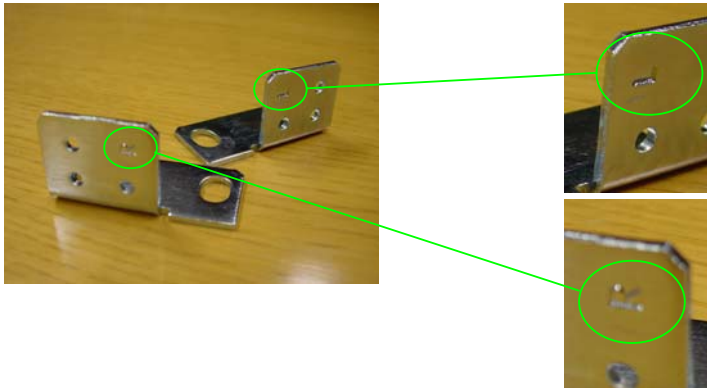

## Rack mounting a Vega – Vega 50 analogue, Vega 50 BRI, Vega 100 and Vega 400

Vega gateways may be placed on a flat surface, or alternatively, rack mounted in a 19-inch rack.

This document specifies the method to be used when rack mounting a Vega gateway.

### Components

Before attempting to rack mount the Vega, ensure that you have the following items:

1. The Vega gateway
2. Two rack mount brackets – supplied with the Vega gateway
3. Six bolts, each with a washer and lock washer – supplied with the Vega gateway
4. Pozidrive screw driver (not supplied)
5. Rack mount bolts to attach Vega into the 19" rack (not supplied)
6. Flat bladed screwdriver for rack mount bolts (not supplied)

Rack mount brackets

Bolts with washer and lock washer

Rack mount bolts  
(not supplied)

Note: For the Vega 400 there are left and right handed rack mount brackets.

Look for the L (left) and R (right) indicators to identify which side they fit.

### Install Rack mount brackets

Look for the set of 3 holes on the side of the Vega

Insert and tighten supplied bolts (with their washers) securely in all three holes

Where required, the rack mounts may be mounted to the rear of the Vega.